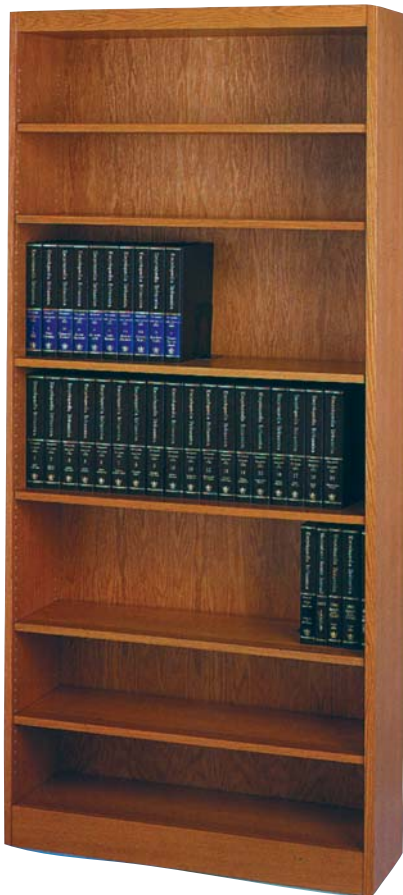

## Wood Shelving

All wood shelving is available with solid wood shelves or economical Omega steel shelves, painted with our durable polyester-epoxy powder paint. Available in hundreds of striking colors.

Brodart's **Omega Book-Stop** shelving provides a built-in rear lip that functions as a book-stop.

**Periodical** display shelving provides flexible presentation and storage of periodicals. Shelves are adjustable on 1" increments. Available with "tilt 'n' store" periodical shelving.

Wood shelving units feature optional back panels. All shelves are adjustable on 1" increments to allow flexibility of shelf placements.