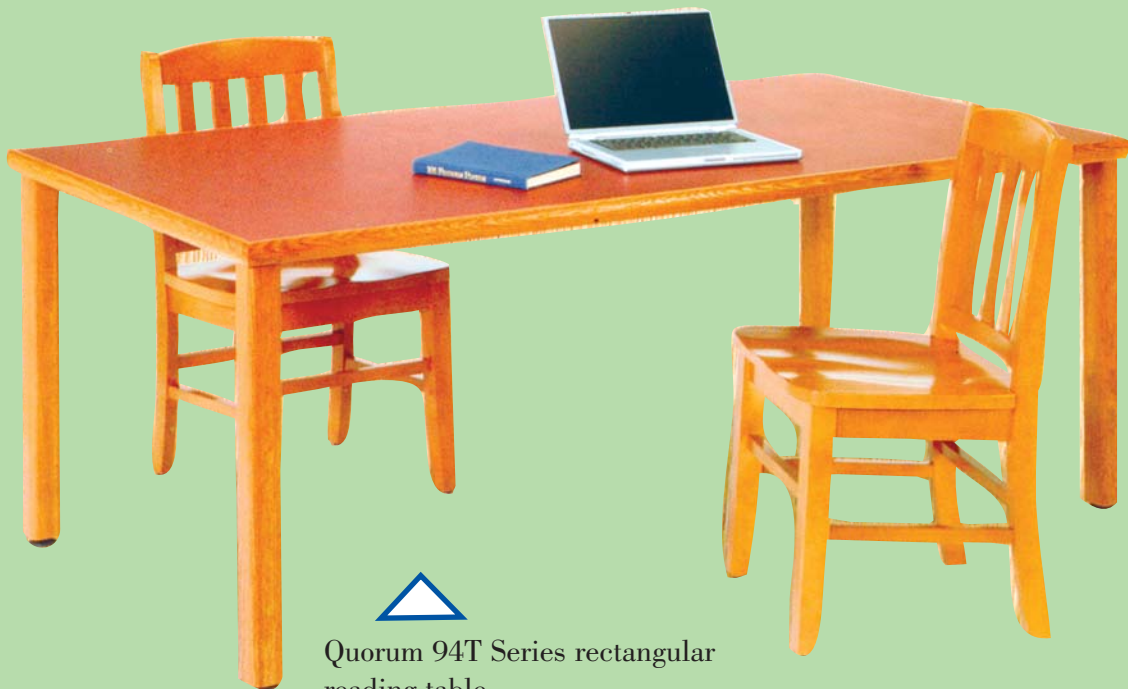

# Quorum 94T Series

A symphony of style and value, the Quorum Series features all the versatility, comfort and usability you would expect from Brodart. Quorum is available in an array of wood finishes and worksurface colors.

Quorum 90 degree corner unit

Quorum two position computer table with full panel ends

Quorum two position computer table with full panel ends

Six position Public Access Station has work surfaces at 27" seated, 32" ADA Accessible height, and 39" standing height.

Unsightly wires and cords are completely concealed by sliding doors which provide access to wire management channel storage area.

Corner mounted data/electric port with RJ-45 and CAT-5 wiring.

Quorum 94T Series two-position information access table with low-height back for visual control in the library.

Quorum 94T Series Workstation with corner-mounted power/communication column and power distribution channel.

Traditional Library Furniture  
with a wide selection of  
finishes and design elements.

Quorum 94T Series round reading table.