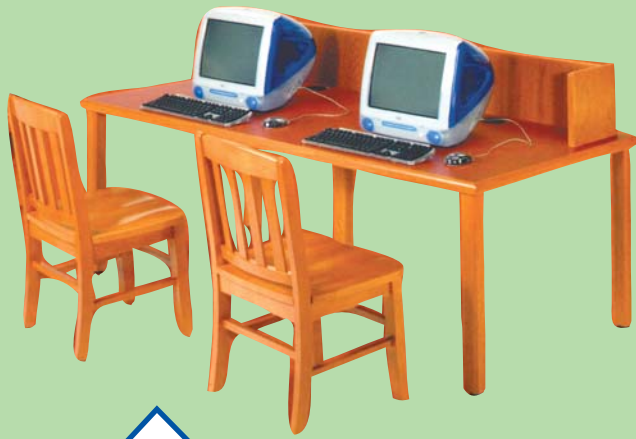

# Quorum 94T Series

A symphony of style and value, the Quorum Series features all the versatility, comfort and usability you would expect from Brodart. Quorum is available in an array of wood finishes and worksurface colors.

Quorum 90 degree corner unit

Quorum two position computer table with full panel ends

Quorum two position computer table with full panel ends

Six position Public Access Station has work surfaces at 27" seated, 32" ADA Accessible height, and 39" standing height.

Unsightly wires and cords are completely concealed by sliding doors which provide access to wire management channel storage area.

Corner mounted data/electric port with RJ-45 and CAT-5 wiring.

Quorum 94T Series two-position information access table with low-height back for visual control in the library.

Quorum 94T Series Workstation with corner-mounted power/communication column and power distribution channel.

Traditional Library Furniture  
with a wide selection of  
finishes and design elements.

Quorum 94T Series round reading table.