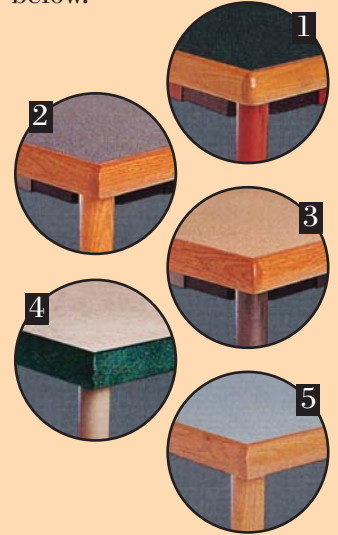

All electrical and multimedia plugs are UL-listed for safety.

Libris Double faced computer table with ovoid metal legs and colored center accent strip.

Libris rectangular reading table with bullnose oak edge and ovoid wood legs.

Electrical cords and outlet strips placed under the tabletops.

Libris rectangular reading table with hammertone metal legs.

B-series chair.

Libris Double faced full panel carrel.

Just think of how our colorful edge and center accent strips can brighten up your library!

Libris Collection tabletop edge options.

All Libris tables feature an external solid oak edge band which can be accented with unique metal accent strips, offering infinite color possibilities. Just a few examples are shown below.