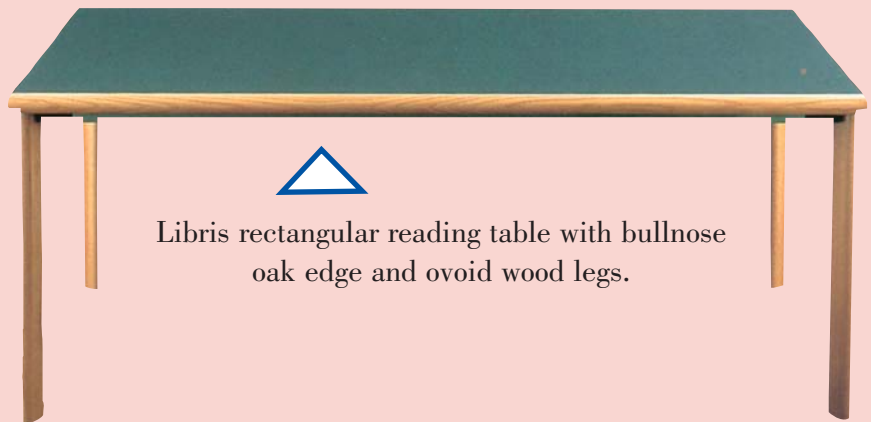

Libris Collection

Modern, colorful and beautiful in your library.
Over *five thousand* combinations of colors, edge band strips and metal decorative accent trim. Call us today to help you choose which colors and styles are perfect for your library.

All electrical and multimedia plugs are UL-listed for safety.

Libris Double faced computer table with ovoid metal legs and colored center accent strip.

Libris rectangular reading table with bullnose oak edge and ovoid wood legs.

Electrical cords and outlet strips placed under the tabletops.

Libris rectangular reading table with hammertone metal legs.

B-series chair.

Libris Double faced full panel carrel.

Just think of how our colorful edge and center accent strips can brighten up your library!