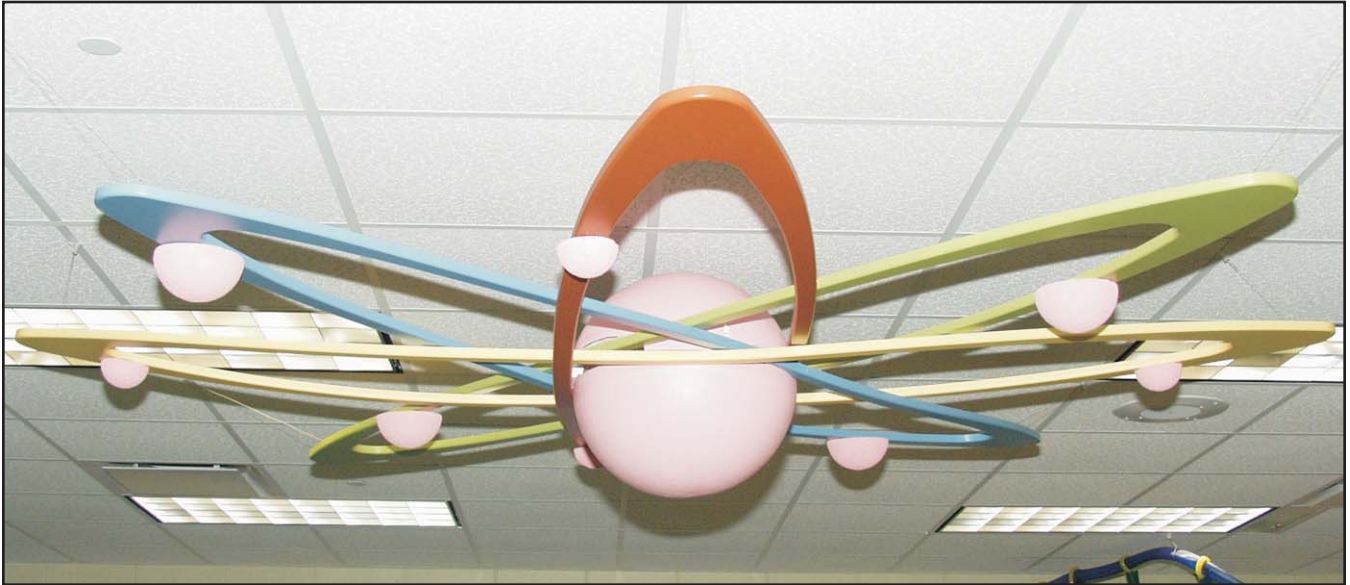

▲ A 3D historic lighthouse is the centerpiece of the room.

▲ Mural painted directly on the wall.

▲ Eagle artwork hand-painted on the wall.

Elementary School Themed Artwork :: Skyview Elementary

At Skyview Elementary School everyone smiles when they walk into the cafeteria. Whimsical academic and lifestyle artwork is both colorful and exciting.

Ceiling Décor Pieces :: Skyview Elementary

Even the ceiling at an elementary school can look attractive with colorful banners and metal grid décor. Just like these birds soaring at Skyview Elementary school!

Ceiling Décor Pieces :: Alexander Elementary

▲▼ The huge ceiling hung 3-D décor piece of the atom (above) and the DNA double helix (below) challenge students at the science and technology oriented Alexander Elementary School.