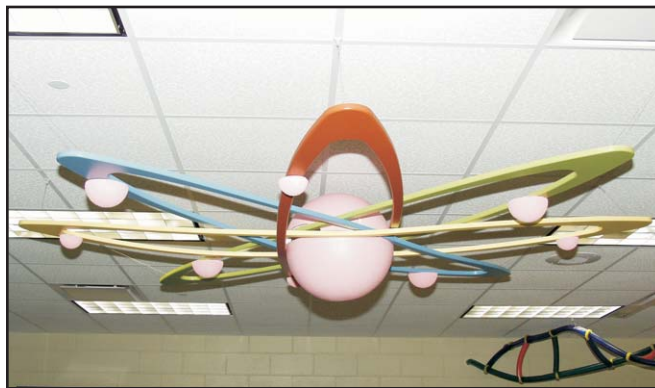

◀ What a great way for students to visualize an atom with a ceiling hung décor piece.