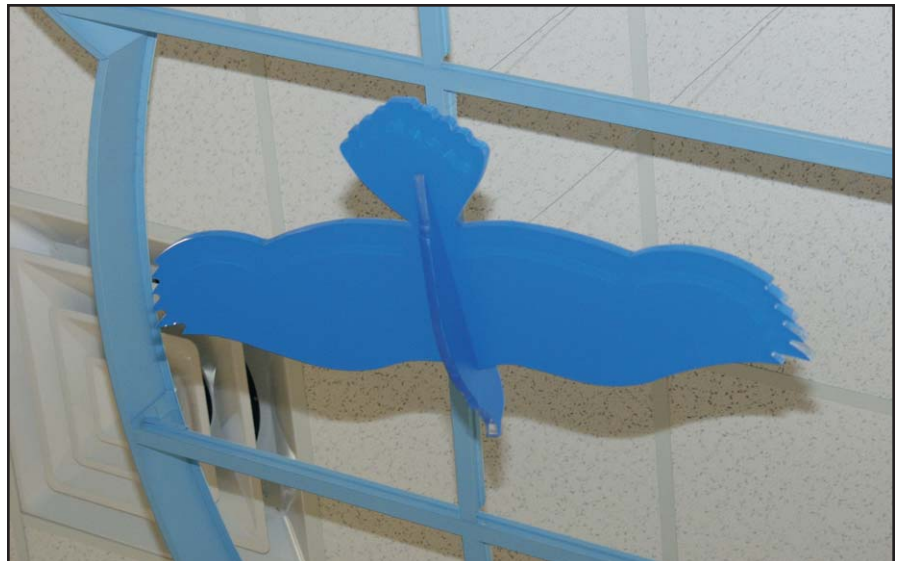

▲ A 3D historic lighthouse is the centerpiece of the room.

▲ Mural painted directly on the wall.

▲ Eagle artwork hand-painted on the wall.

Elementary School Themed Artwork :: Skyview Elementary

At Skyview Elementary School everyone smiles when they walk into the cafeteria. Whimsical academic and lifestyle artwork is both colorful and exciting.

Ceiling Décor Pieces :: Skyview Elementary

Even the ceiling at an elementary school can look attractive with colorful banners and metal grid décor. Just like these birds soaring at Skyview Elementary school!

Ceiling Décor Pieces :: Alexander Elementary

▲▼ The huge ceiling hung 3-D décor piece of the atom (above) and the DNA double helix (below) challenge students at the science and technology oriented Alexander Elementary School.