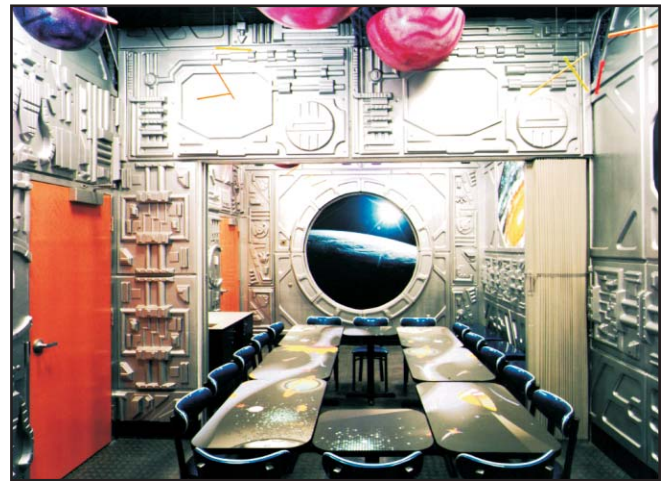

Ceiling Décor Pieces :: Skyview Elementary

Even the ceiling at an elementary school can look attractive with colorful banners and metal grid décor. Just like these birds soaring at Skyview Elementary school!

Ceiling Décor Pieces :: Alexander Elementary

▲▼ The huge ceiling hung 3-D décor piece of the atom (above) and the DNA double helix (below) challenge students at the science and technology oriented Alexander Elementary School.

Special Signage :: Bathroom Signs

▲ Colorful art for bathroom doors carries your mascot around the school.

Elementary Dining Room Concepts for your Schools

▲ A jungle theme for an animal mascot.

▲ A space theme for a science oriented school.

Round tables with school logo inlaid in the tabletops.

Colorful science artwork with wall style settee seating in this technology elementary school

A huge 3-D atom suspended from the ceiling

A multi-colored DNA double helix hangs above the students