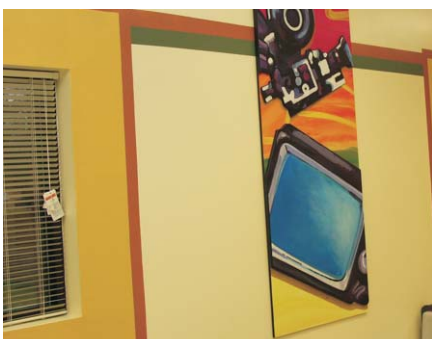

Whimsical art for young students with academic themes brighten the wall at Burdell Elementary.

Enclosed trash receptacles in an elementary school — very innovative.

Art to make kids smile.

Natural earth tone colors in the room complement each other.

Technology artwork with hand-painted style.

Hands across the world. We are all connected via technology.

Burdell Elementary School :: Macon, GA

Hand-painted style artwork placed on the wall.

Trash receptacles placed near the exit door.