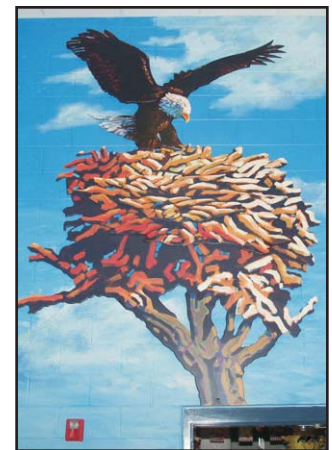

Elementary School Themed Artwork :: Burdell Elementary

▲ Hands around the world artwork at Burdell Elementary.

▲ Various examples of whimsical academic themed art for elementary schools.

Elementary School Themed Artwork :: Heritage Elementary

▲ American themed art at Heritage Elementary and mobile folding tables for multi-purpose use.

▼ Colorful banners with painted wall artwork.

▲ The Gateway Arch painted on the wall at Heritage Elementary.

▲ A 3D historic lighthouse is the centerpiece of the room.

▲ Mural painted directly on the wall.

▲ Eagle artwork hand-painted on the wall.

Elementary School Themed Artwork :: Skyview Elementary

At Skyview Elementary School everyone smiles when they walk into the cafeteria. Whimsical academic and lifestyle artwork is both colorful and exciting.