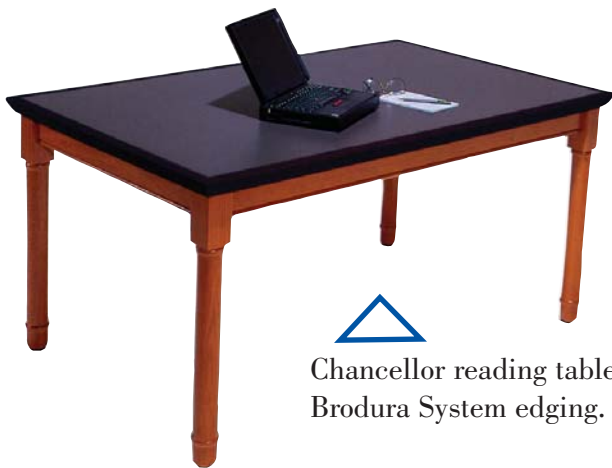

Brodura Surface

When you want a Circulation Desk that will last into the 22nd century, CORIAN® tops are the way to go. Superb wearability for years of books sliding across the tops.

Berwyn collection circulation desk with Brodura System work surface and edging.

Chancellor reading table with Brodura System edging.

Maxim edge-band profile.

CORIAN® is a DuPont registered trademark for its surfacing material. Only DuPont makes CORIAN.