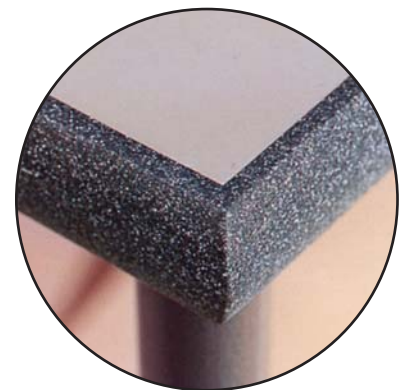

Brodura Surface

When you want a Circulation Desk that will last into the 22nd century, CORIAN® tops are the way to go. Superb wearability for years of books sliding across the tops.

Berwyn collection circulation desk with Brodura System work surface and edging.

Chancellor reading table with Brodura System edging.

Maxim edge-band profile.

CORIAN® is a DuPont registered trademark for its surfacing material. Only DuPont makes CORIAN.