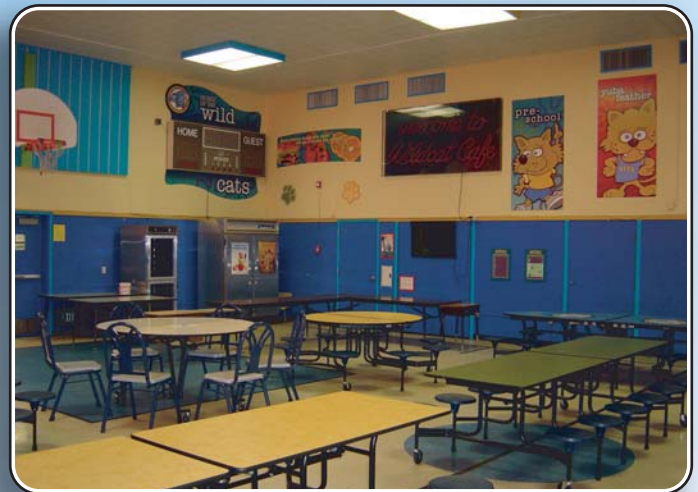

We developed the Wildcat mascot so it appealed to the youngest as well as the oldest students and consolidated the image for the community.

The room is used for everything from exercise to science fairs to community activities to basketball and must be moved frequently.

This room is, by far, the nicest meeting room in the community.