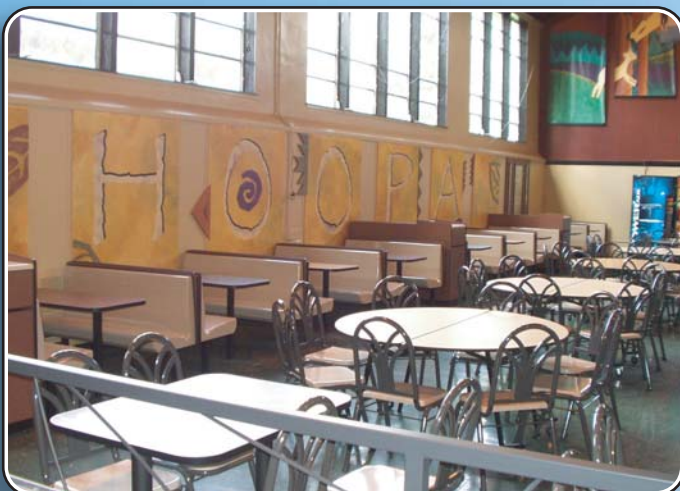

▲ Before

After ►

Hoopa Valley High School - Klamath-Trinity USD California

Seating Capacity:

Before Installation - 156 Students After Installation - 228 Students

School Enrollment:

219 Students

Hoopa High School is in the Klamath-Trinity JUSD in northern California. A wide cross section (9th - 12th) of the student body was involved in the planning. The students wanted the design to reflect not only their Indian heritage with earth tone colors but also modern school themes in the artwork.

Indian sayings from the Hoopa tribe were used in the banners hanging from the large, vaulted ceiling. Painted canvas depicting local flora and fauna was hung at each end of the room with dramatic effect.

The new seating arrangement (an increase of 72 seats) meant covering up the old pull out/wall mounted tables and using booths along the wall to help increase seating capacity. The chairs for the tables do double duty because they're also used for seating during performances and awards ceremonies on the stage.... keeping the original intent of the multipurpose room.