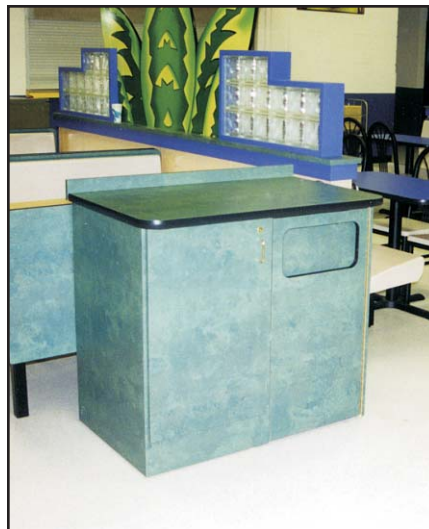

▲ South Intermediate School in Broken Arrow, OK has green color, to match the booths, on their condiment centers.