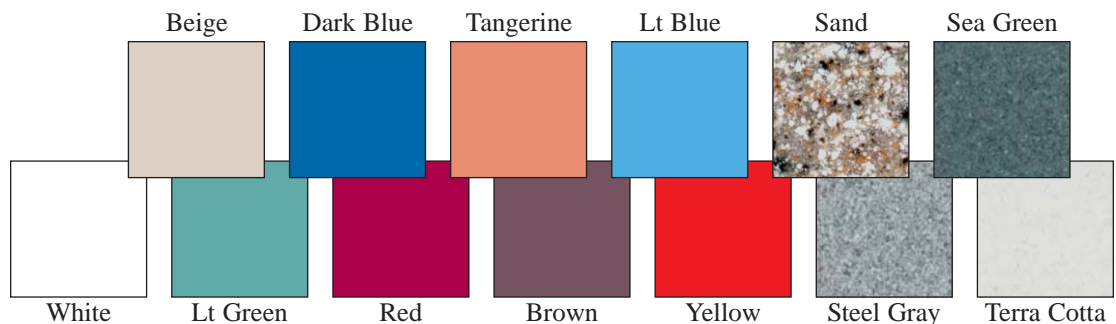

▲ Fiberglass umbrella with starburst pattern available in 12 exciting colors to match any fiberglass table unit, provides shade over the entire area.

13 bright color selection

- Mix different colors on seats and tabletops for extra excitement