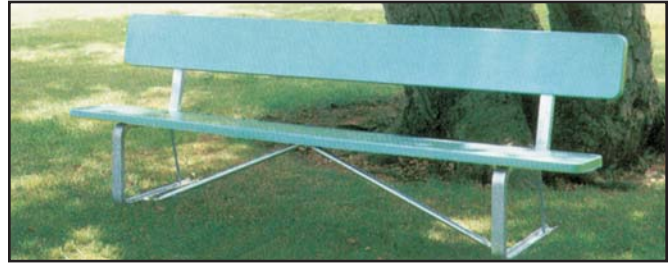

Tan

Red

Brown

White

Outdoor Facilities :: Fiberglass Seating

Fiberglass Seating

Colorful and sturdy with galvanized steel frames for durability

- Optional umbrella holes available
- Reinforced fiberglass construction

▲ Park Benches with or without backs

▲ Individual button seats on Model TRF-8 seaters

▲ In-ground installation Model TPP-8 seaters

▲ Interior Systems Model SR3 6 seater with optional inlay of school logo in tabletop