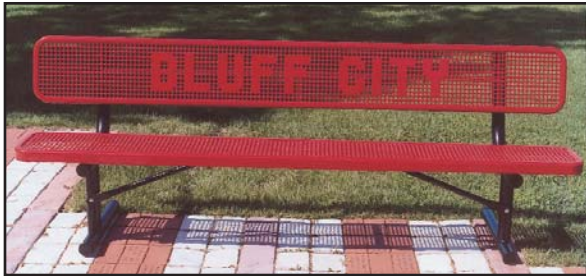

▲ Contour bench with arms- Model #965-V4 Four feet wide bench with rolled edges. Your school name can be placed in script and block letters.