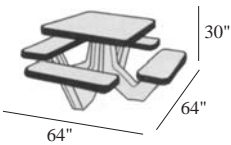

Terra Form Outdoor Seating

The heaviest, most durable outdoor furniture made!

- Perfect for areas with supervision challenges.
- Pattern stone finish provides beautiful appearance.
- Wear-tested in fast food restaurant use.

**8 seater styles with round or square tops.
Available in 6 rich looking finishes.**