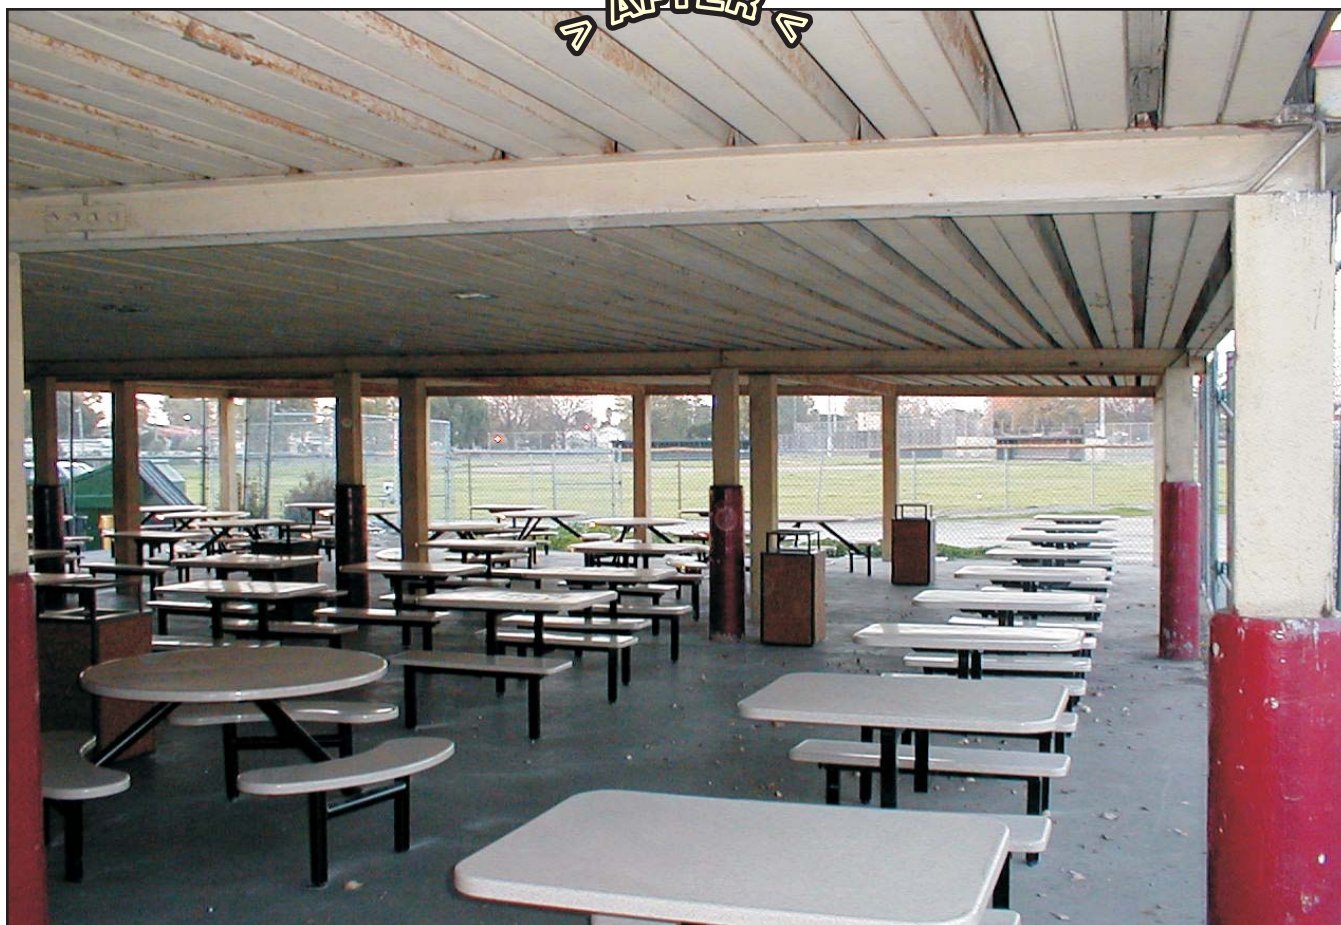

Outdoor Facilities :: Before & After Our Transformation

Special design elements used in this area:

- Interior Systems Model SR3 6 seater in round and rectangular shapes. These units are sturdy with welded steel frames for durability
- The steel frames are surrounded by reinforced fiberglass construction to resist rust, abrasion and no sharp edges!

BEFORE: This is the former outdoor seating area at a High School in southern California. It looks like a prison. No girl would sit on these rusty and rough benches because they would ruin her clothes.

AFTER: Now the area is attractive and inviting to all students. Enclosed waste receptacles remove the temptation to make a “3-point shot” into an open trash can — and miss like they did in the picture at the top of the page.

- Perfect for areas with supervision challenges.
- Pattern stone finish provides beautiful appearance.
- Wear-tested in fast food restaurant use.

**8 seater styles with round or square tops.
Available in 6 rich looking finishes.**