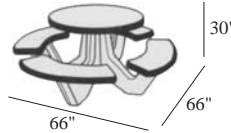

Outdoor Facilities :: Concrete Aggregate Style Seating