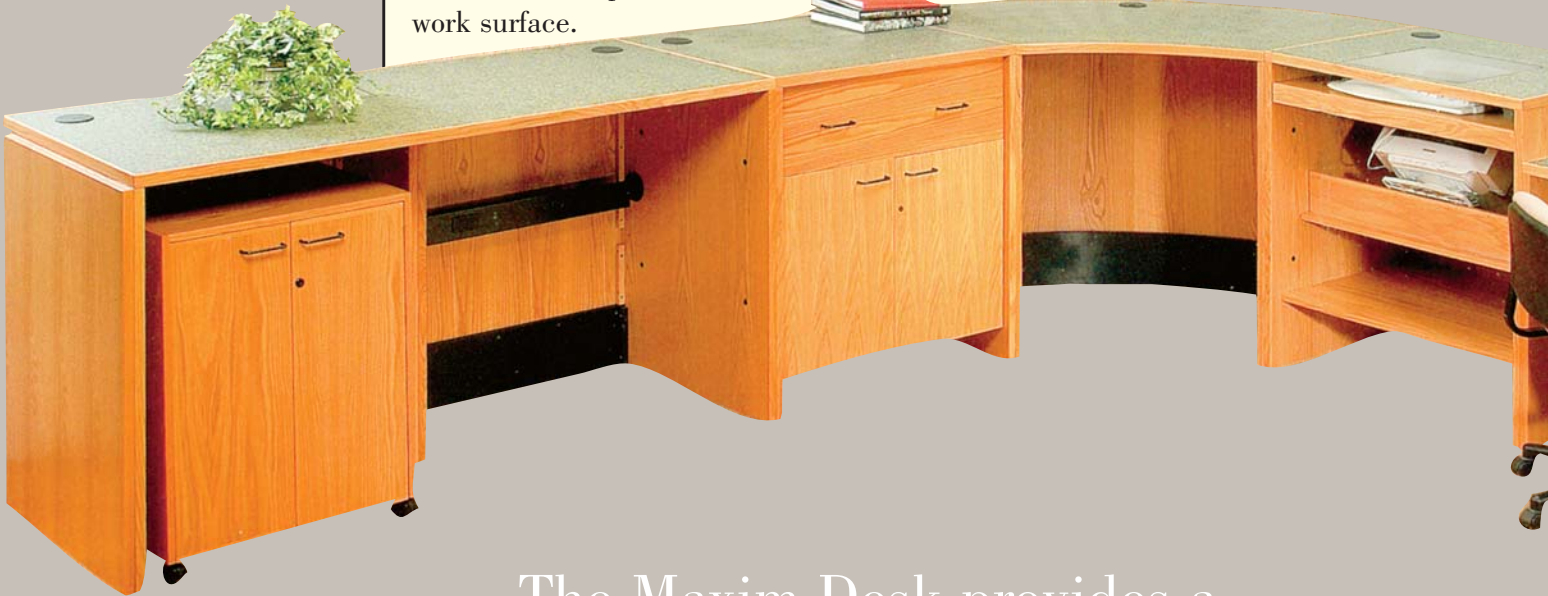

Maxim Circulation Desks

Timeless styling, contemporary elegance and true flexibility.

Maxim features strong, durable construction and a virtually seamless union of free-standing modules for an uninterrupted work surface.

The Maxim Desk provides a smooth uninterrupted flow of beautiful wood surfaces.

ADA Accessible
(and child level) patron ledge.

Specialized monitor rack allows library employees to review data through a glass viewing surface while maintaining an uninterrupted work surface.

Maxim Circulation Desk unit with patron ledge

Maxim Rounded corner unit

ADA Accessible (and child level) patron ledge

Maxim Mobile open shelf storage unit

Maxim wide desk unit

Maxim ADA-Accessible patron transaction unit

Maxim Mobile Pedestal cupboard unit.

All wiring on the Maxim Desk drops neatly through top openings into wire management channels. The Maxim Desk is **UL-Listed**, which means compliance with stringent Underwriters Laboratory safety requirements.