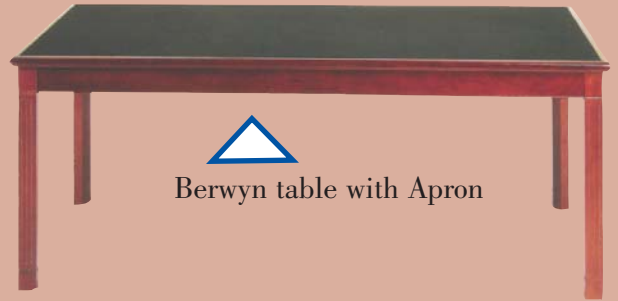

Berwyn Collection

The Berwyn Collection offers enduring design available in a complete series including:

- ▶ reading tables
- ▶ seating
- ▶ study carrels
- ▶ information access carrels
- ▶ shelving

The Berwyn Circulation Desks offer striking beauty and superior function. All work surfaces are thirty inches deep for maximum work space and all units are free standing for easy rearrangement as your library needs change.

Classic, timeless high style
but surprisingly affordable.

A style that defines a classic look. The Berwyn Information Access Station features panels framed with solid cherry edges and adorned with solid cherry plinths and top caps. Work surface is adjustable for sitting, standing or wheelchair heights.

Berwyn table
without Apron

Berwyn table with Apron

The Berwyn Leg Base Tables feature solid cherry edges mitred and beveled in a classic design. The solid cherry table legs are fluted and vein-lined to complement the design elements of the collection.

The richly styled Berwyn Panel Table features traditional framed panels supported by a solid cherry plinth base. The Berwyn chair offers an upholstered seat fitted with a perma mesh system for outstanding comfort.