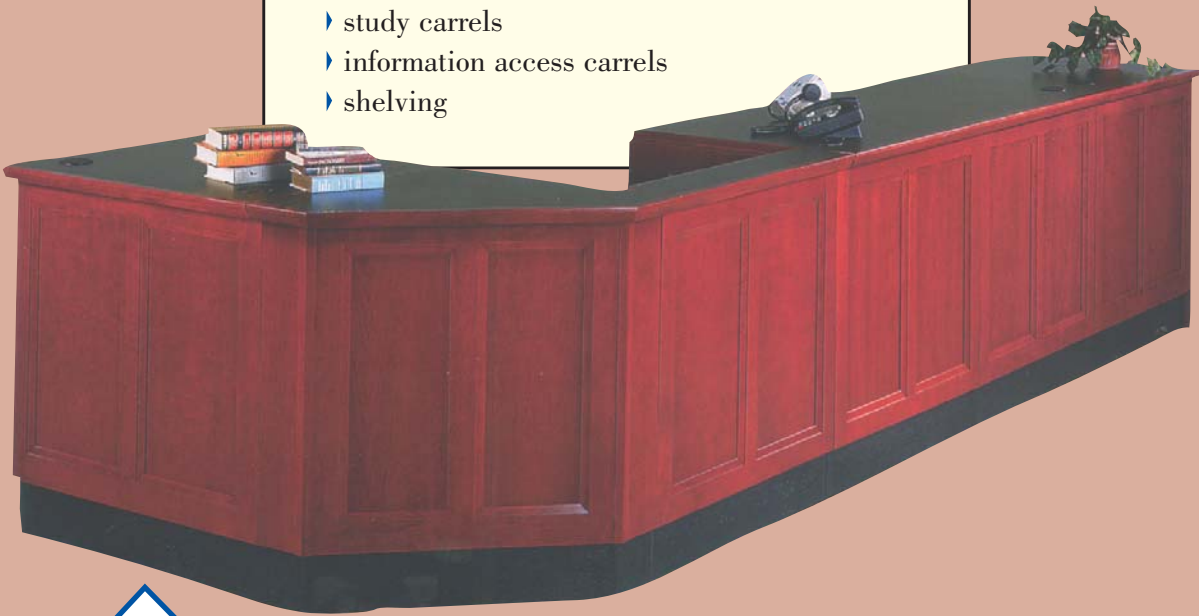

Berwyn Collection

The Berwyn Collection offers enduring design available in a complete series including:

- ▶ reading tables
- ▶ seating
- ▶ study carrels
- ▶ information access carrels
- ▶ shelving

The Berwyn Circulation Desks offer striking beauty and superior function. All work surfaces are thirty inches deep for maximum work space and all units are free standing for easy rearrangement as your library needs change.

Classic, timeless high style
but surprisingly affordable.

A style that defines a classic look. The Berwyn Information Access Station features panels framed with solid cherry edges and adorned with solid cherry plinths and top caps. Work surface is adjustable for sitting, standing or wheelchair heights.

Berwyn table
without Apron

Berwyn table with Apron

The Berwyn Leg Base Tables feature solid cherry edges mitred and beveled in a classic design. The solid cherry table legs are fluted and vein-lined to complement the design elements of the collection.

The richly styled Berwyn Panel Table features traditional framed panels supported by a solid cherry plinth base. The Berwyn chair offers an upholstered seat fitted with a perma mesh system for outstanding comfort.